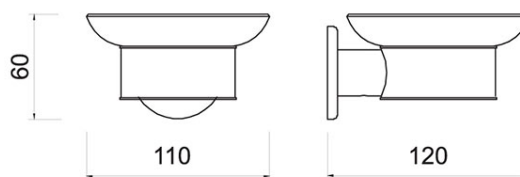

Code: **ASM02**

Smile - soap dish, polished stainless steel

<https://www.ferrocompany.com/product-6316-ASM02.html>

Individual packaging: **1, package with bar code allowing for retail sale**

- Length [mm]: 120
- Depth [mm]: 120
- Body material/assembly material: metal
- Assembly: wall-mounted
- Width [mm]: 110
- Height [mm]: 60
- Height [mm]: 60